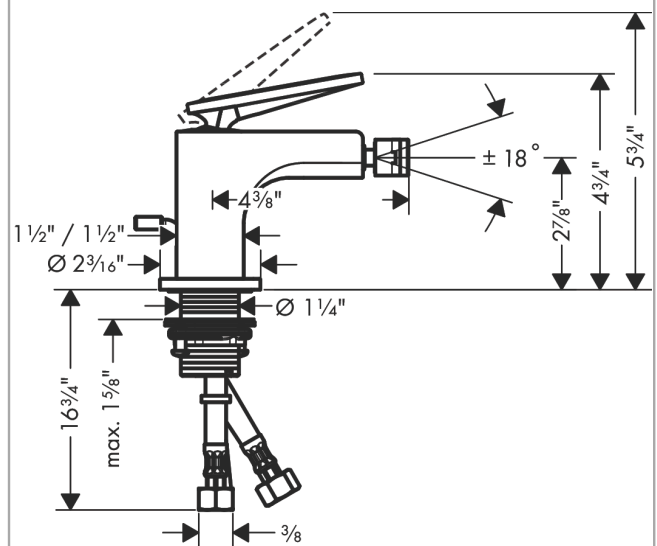

AXOR Citterio
Single-Hole Bidet Faucet - Rhombic Cut
 Product Finish: **chrome** Part no. : **39201001**

Features

- Consists of: Single-lever bidet faucet, Pop-up assembly
- Spout height: 73 mm
- Pivoting aerator
- Spray modes: Aerated spray
- Ceramic cartridge
- Includes pop-up drain

Item details

List Price \$ 1,188.00

Technology

Compliance

Product image

Scale drawing

AXOR Citterio
Single-Hole Bidet Faucet - Rhombic Cut
Product Finish: **chrome** Part no. : **39201001**

Exploded drawing

Year of production: >08/21

AXOR Citterio
Single-Hole Bidet Faucet - Rhombic Cut
 Product Finish: **chrome** Part no. : **39201001**

Spare parts list

Year of production: >08/21

Pos.		Part no.	Price	PU
1	handle	94383000	-	1
2	O-ring 30x1,5	98433000	-	1
3	O-ring 11x1	92924000	-	1
4	nut	94092000	-	1
5	O-ring 29x2	98391000	-	1
6	O-ring 25x1,5	98146000	-	1
7	cartridge, assy	92900000	-	1
8	seal	93383000	-	1
9	adapter for cartridge	98866000	-	1
10	O-ring 23x2	98398000	-	1
11	ball joint	97362000	-	1
12	aerator laminar M16x1 (7 l/min)	97360000	-	1
13	O-ring 33x1,5	98164000	-	1
14	escutcheon	95668000	-	1
15	fixing set (Ø 32)	13961000	-	1
16	lever collar	97548000	-	1
17	connection hose 18½" M8x0,75 3/8"	96321001	-	1
18	O-ring 7x1,5	98422000	-	1
19	pull rod	96923000	-	1
a	pop up waste	88509000	-	1