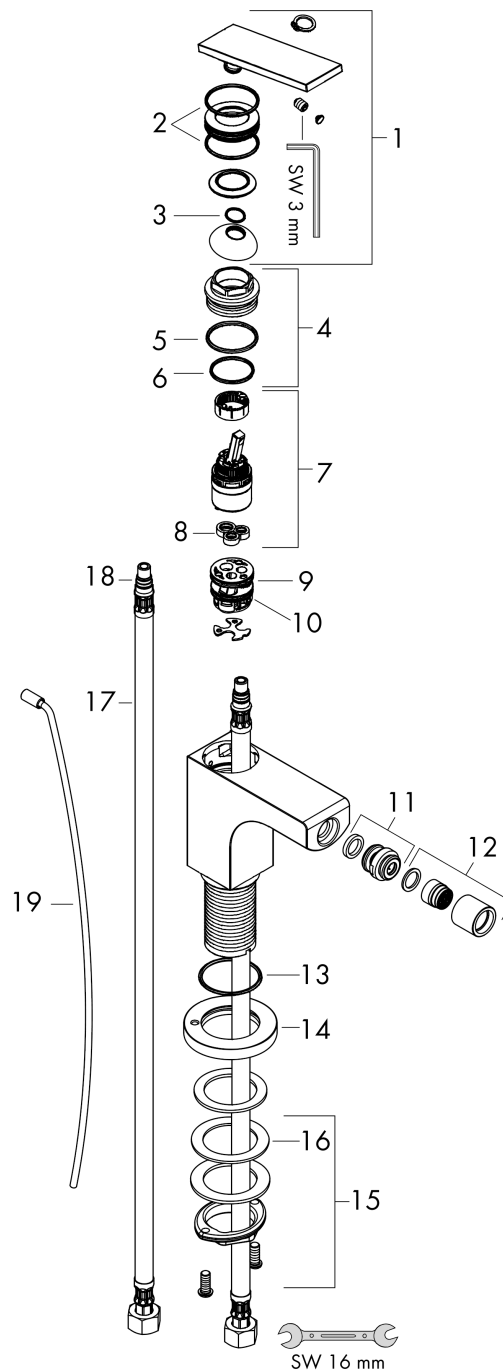

AXOR Citterio
Single-Hole Bidet Faucet - Rhombic Cut
 Product Finish: **chrome** Part no. : **39201001**

Features

- Consists of: Single-lever bidet faucet, Pop-up assembly
- Spout height: 73 mm
- Pivoting aerator
- Spray modes: Aerated spray
- Ceramic cartridge
- Includes pop-up drain

Item details

List Price \$ 1,188.00

Technology

Compliance

Product image

Scale drawing

AXOR Citterio
Single-Hole Bidet Faucet - Rhombic Cut
Product Finish: **chrome** Part no. : **39201001**

Exploded drawing

Year of production: >08/21

AXOR Citterio
Single-Hole Bidet Faucet - Rhombic Cut
 Product Finish: **chrome** Part no. : **39201001**

Spare parts list

Year of production: >08/21

Pos.		Part no.	Price	PU
1	handle	94383000	-	1
2	O-ring 30x1,5	98433000	-	1
3	O-ring 11x1	92924000	-	1
4	nut	94092000	-	1
5	O-ring 29x2	98391000	-	1
6	O-ring 25x1,5	98146000	-	1
7	cartridge, assy	92900000	-	1
8	seal	93383000	-	1
9	adapter for cartridge	98866000	-	1
10	O-ring 23x2	98398000	-	1
11	ball joint	97362000	-	1
12	aerator laminar M16x1 (7 l/min)	97360000	-	1
13	O-ring 33x1,5	98164000	-	1
14	escutcheon	95668000	-	1
15	fixing set (Ø 32)	13961000	-	1
16	lever collar	97548000	-	1
17	connection hose 18½" M8x0,75 3/8"	96321001	-	1
18	O-ring 7x1,5	98422000	-	1
19	pull rod	96923000	-	1
a	pop up waste	88509000	-	1