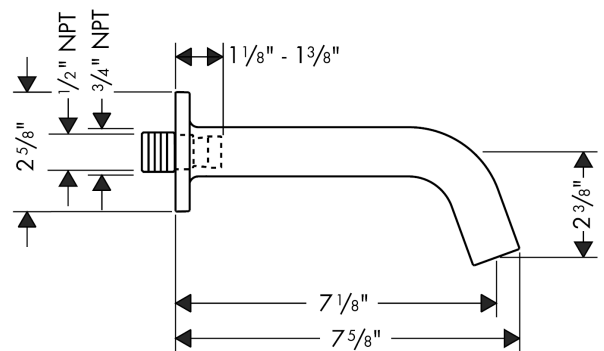

AXOR Citterio M

Tub Spout

Finishes : Part no. : **34410001**

Features

- Solid Brass
- Includes: 1/2" female and 3/4" male adaptor

Item details

List Price \$ 459.00

Compliance

Product image

Scale drawing

AXOR Citterio M

Tub Spout

Finishes : Part no. : **34410001**

Exploded drawing

Year of production: >04/08

AXOR Citterio M

Tub Spout

Finishes : Part no. : **34410001**

Spare parts list

Year of production: >04/08

Pos.		Part no.	Price	PU
1	aerator M24x1 (30 l/min)	98998000	-	1
2	special tool	95158000	-	1
3	hollow set screw M5x5	98446000	-	1
4	connecting thread	96472001	-	1
5	O-ring 16x2,5	98134000	-	1
6	O-ring 30x1,5	98433000	-	1
a	escutcheon for spout	98960000	-	1