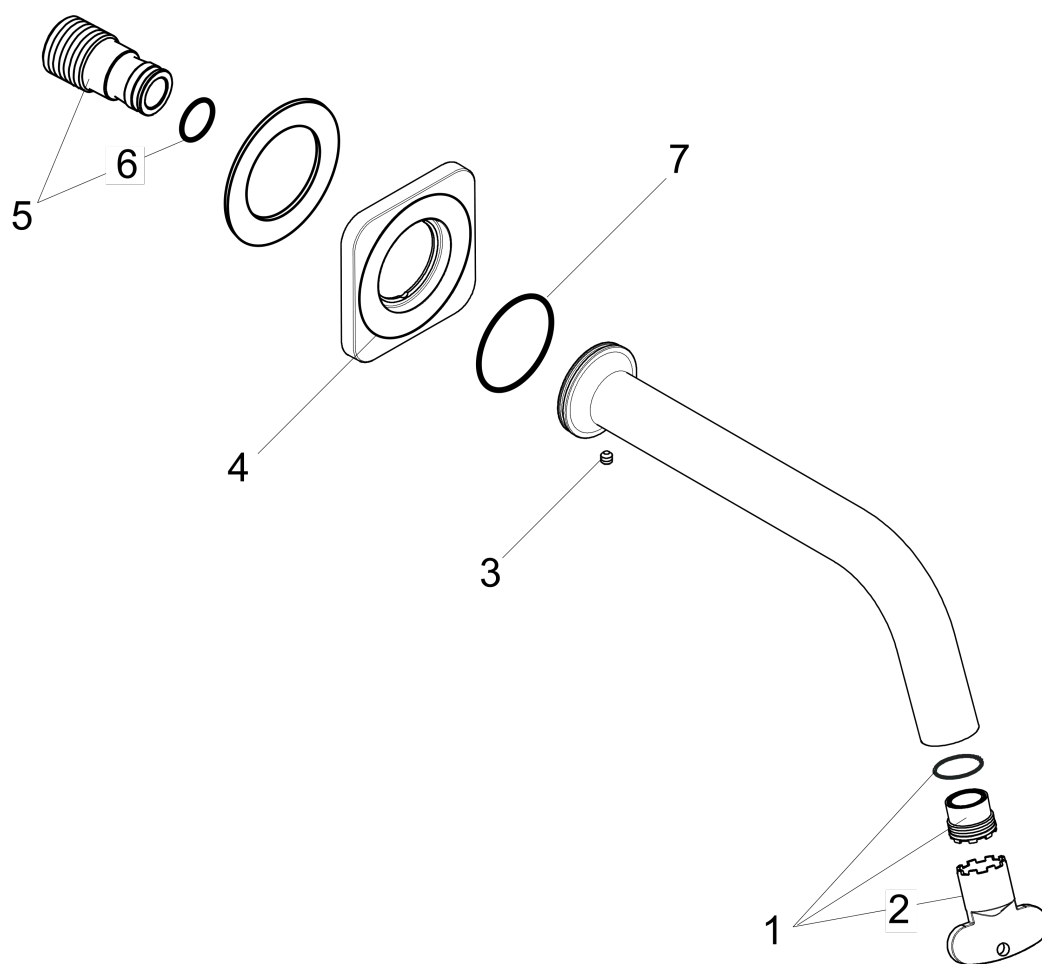

AXOR Citterio M

Tub Spout

Finishes : Part no. : **34410001**

Features

- Solid Brass
- Includes: 1/2" female and 3/4" male adaptor

Item details

List Price \$ 459.00

Compliance

Product image

Scale drawing

AXOR Citterio M

Tub Spout

Finishes : Part no. : **34410001**

Exploded drawing

Year of production: >04/08

AXOR Citterio M

Tub Spout

Finishes : Part no. : **34410001**

Spare parts list

Year of production: >04/08

Pos.		Part no.	Price	PU
1	aerator M24x1 (30 l/min)	98998000	-	1
2	special tool	95158000	-	1
3	hollow set screw M5x5	98446000	-	1
4	connecting thread	96472001	-	1
5	O-ring 16x2,5	98134000	-	1
6	O-ring 30x1,5	98433000	-	1
a	escutcheon for spout	98960000	-	1