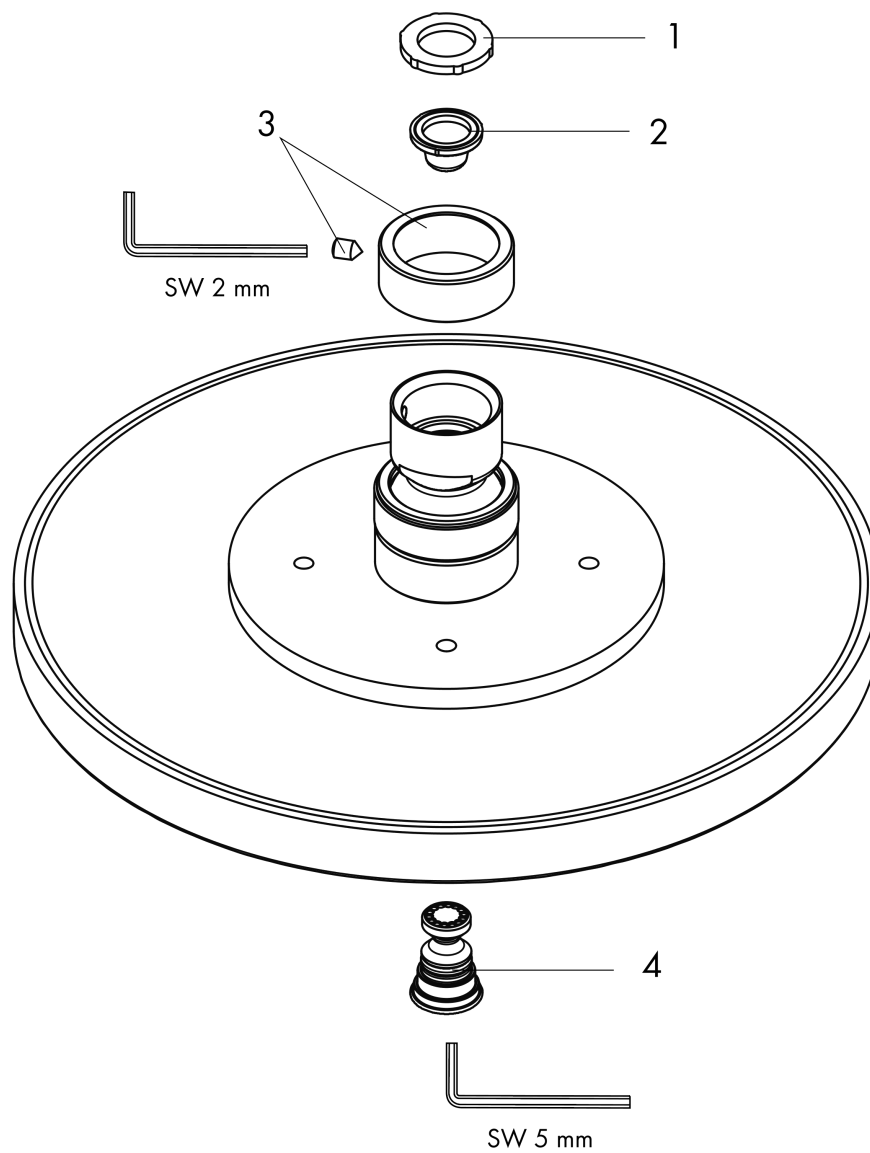

### Features

- Shower head size: 180 mm
- Spray modes: PowderRain
- 75 no-clog spray channels
- Spray face finish: Fully-finished matching spray face
- Flow: 2.5 GPM (9.5 L/Min)

### Scale drawing

**AXOR Starck**  
**Showerhead 180 1-Jet, 2.5 GPM PowderRain**  
Finishes : Part no. : **28615001**

## Exploded drawing

Year of production: >01/22

**AXOR Starck**  
**Showerhead 180 1-Jet, 2.5 GPM PowderRain**  
 Finishes : Part no. : **28615001**

## Spare parts list

Year of production: >01/22

Pos.		Part no.	Price	PU
1	seal	98058000	-	1
2	filter	92672000	-	1
3	lock washer	98942000	-	1
4	screw	95796000	-	1