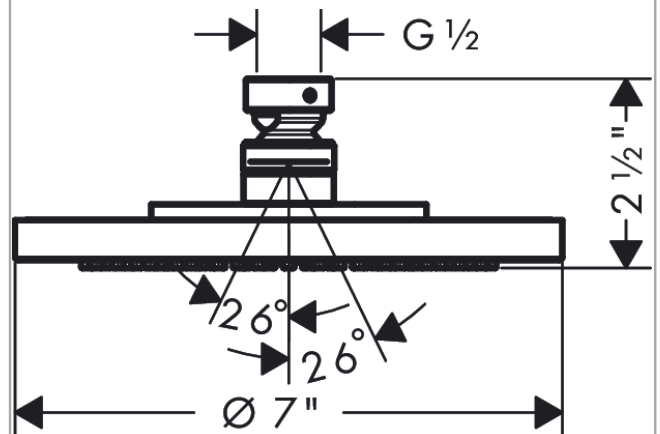

AXOR Starck
Showerhead 180 1-Jet, 2.5 GPM PowderRain
Finishes : Part no. : **28615001**

Features

- Shower head size: 180 mm
- Spray modes: PowderRain
- 75 no-clog spray channels
- Spray face finish: Fully-finished matching spray face
- Flow: 2.5 GPM (9.5 L/Min)

Item details

List Price $ 913.00

Technology

Compliance

Product image

Scale drawing