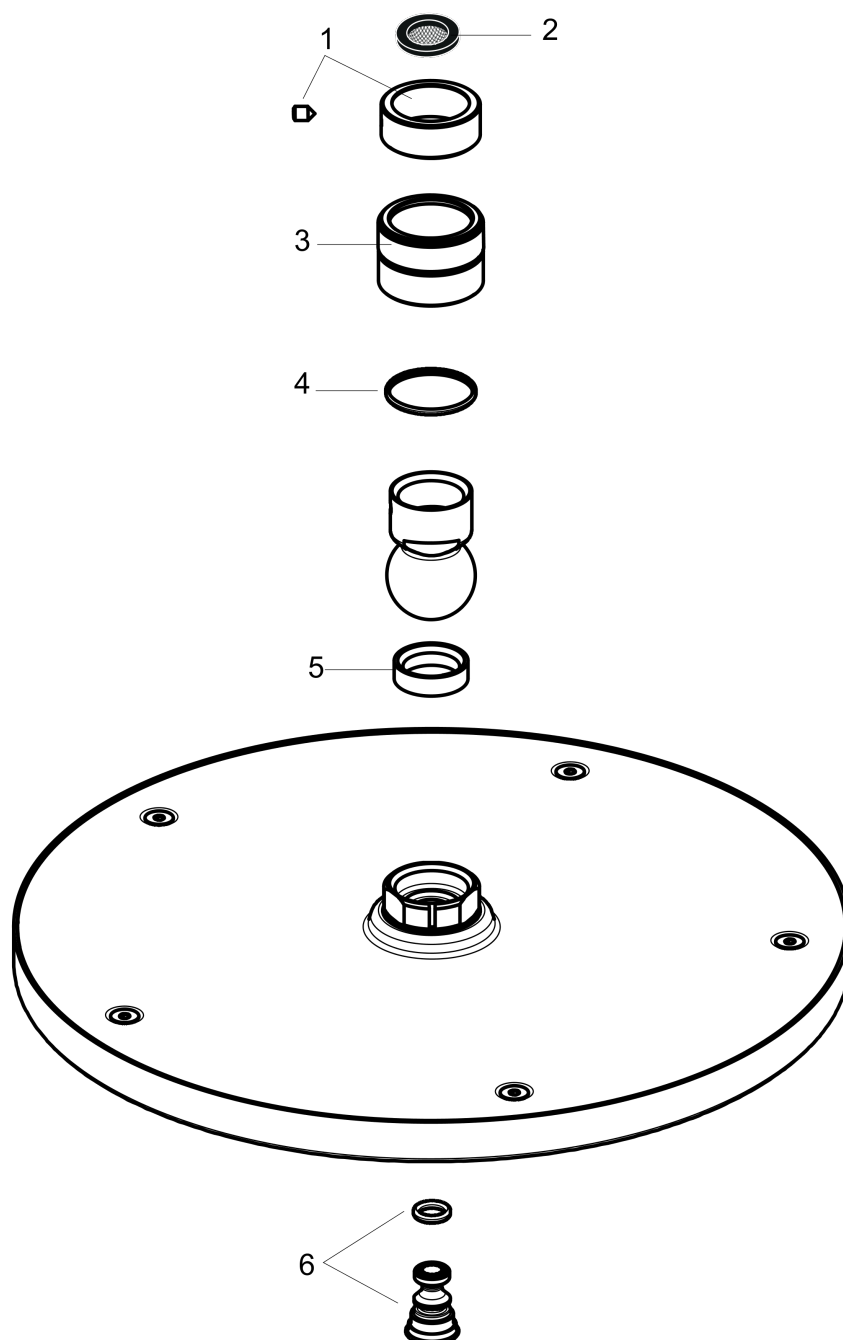

AXOR Starck
Showerhead 240 1-Jet, 2.0 GPM
 Finishes : Part no. : **26070001**

Features

- Shower head size: 240 mm
- Spray modes: Rain
- 140 no-clog spray channels
- Spray face finish: Fully-finished matching spray face
- Flow: 2.0 GPM (7.6 L/Min)
- Spray face removable for cleaning

Item details

List Price \$ 1,142.00

Technology

Compliance

Product image

Scale drawing

AXOR Starck
Showerhead 240 1-Jet, 2.0 GPM
Finishes : Part no. : **26070001**

Exploded drawing

Year of production: >01/18

AXOR Starck
Showerhead 240 1-Jet, 2.0 GPM
 Finishes : Part no. : **26070001**

Spare parts list

Year of production: >01/18

Pos.		Part no.	Price	PU
1	lock washer	98942000	-	1
2	filter packing	94246000	-	1
3	nut	97958000	-	1
4	lever collar	97536000	-	1
5	seal	97606000	-	1
6	air jet (Eco)	95795000	-	1