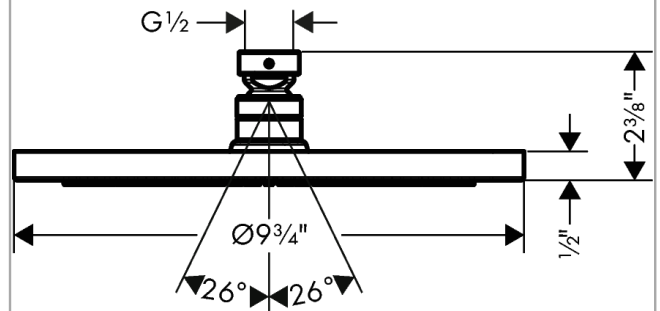

AXOR Starck
Showerhead 240 1-Jet, 2.0 GPM
 Finishes : Part no. : **26070001**

Features

- Shower head size: 240 mm
- Spray modes: Rain
- 140 no-clog spray channels
- Spray face finish: Fully-finished matching spray face
- Flow: 2.0 GPM (7.6 L/Min)
- Spray face removable for cleaning

Item details

List Price \$ 1,142.00

Technology

Compliance

Product image

Scale drawing

AXOR Starck
Showerhead 240 1-Jet, 2.0 GPM
Finishes : Part no. : **26070001**

Exploded drawing

Year of production: >01/18

AXOR Starck
Showerhead 240 1-Jet, 2.0 GPM
 Finishes : Part no. : **26070001**

Spare parts list

Year of production: >01/18

Pos.		Part no.	Price	PU
1	lock washer	98942000	-	1
2	filter packing	94246000	-	1
3	nut	97958000	-	1
4	lever collar	97536000	-	1
5	seal	97606000	-	1
6	air jet (Eco)	95795000	-	1