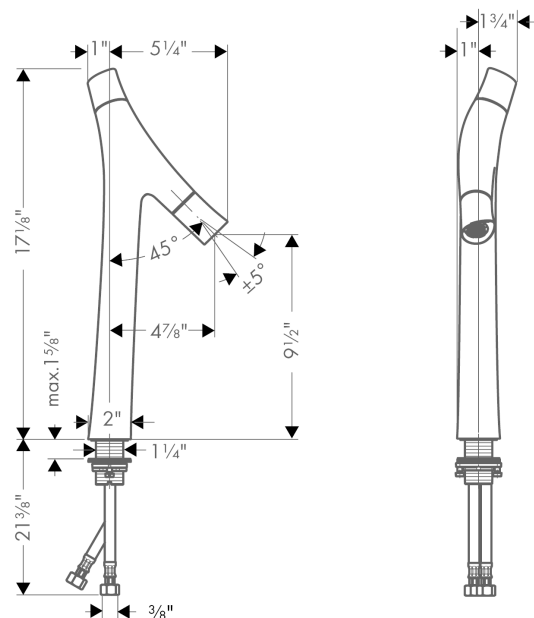

AXOR Starck Organic
2-Handle Faucet 240, 1.2 GPM
 Finishes : Part no. : **12013001**

Features

- Spray modes: Shower spray pattern
- Flow: 0.9 GPM (3.4 L/Min)
- Flow boost setting: 1.2 GPM (4.5 L/Min)
- Ceramic cartridge for volume control
- Ceramic cartridge for temperature control
- Separate controls for temperature and volume
- Does not include: Pop-up assembly

Item details

List Price \$ 1,367.00

Technology

Compliance

Product image

Scale drawing

AXOR Starck Organic
2-Handle Faucet 240, 1.2 GPM
Finishes : Part no. : **12013001**

Exploded drawing

Year of production: >07/16

AXOR Starck Organic
2-Handle Faucet 240, 1.2 GPM
 Finishes : Part no. : **12013001**

Spare parts list

Year of production: >07/16

Pos.		Part no.	Price	PU
1	handle	98296000	-	1
2	handle fixing set	98932000	-	1
3	color-ring cold / hot water	98304000	-	1
4	cartridge, assy	98303000	-	1
5	O-ring 11x1,5	98385000	-	1
6	shut off cartridge	98301000	-	1
7	spout cpl.	98297000	-	1
8	spray former	98299000	-	1
9	flow limiter (4 l/min)	92491000	-	1
10	special tool	95158000	-	1
11	fixing set (Ø 32)	13961000	-	1
12	flat seal	98749000	-	1
13	connection hose 900 mm M8x0,75 G3/8	95372000	-	1
14	non return valve DW 10	96456000	-	1
15	filter packing	95291000	-	1
16	adapter for connection hose	88802000	-	1