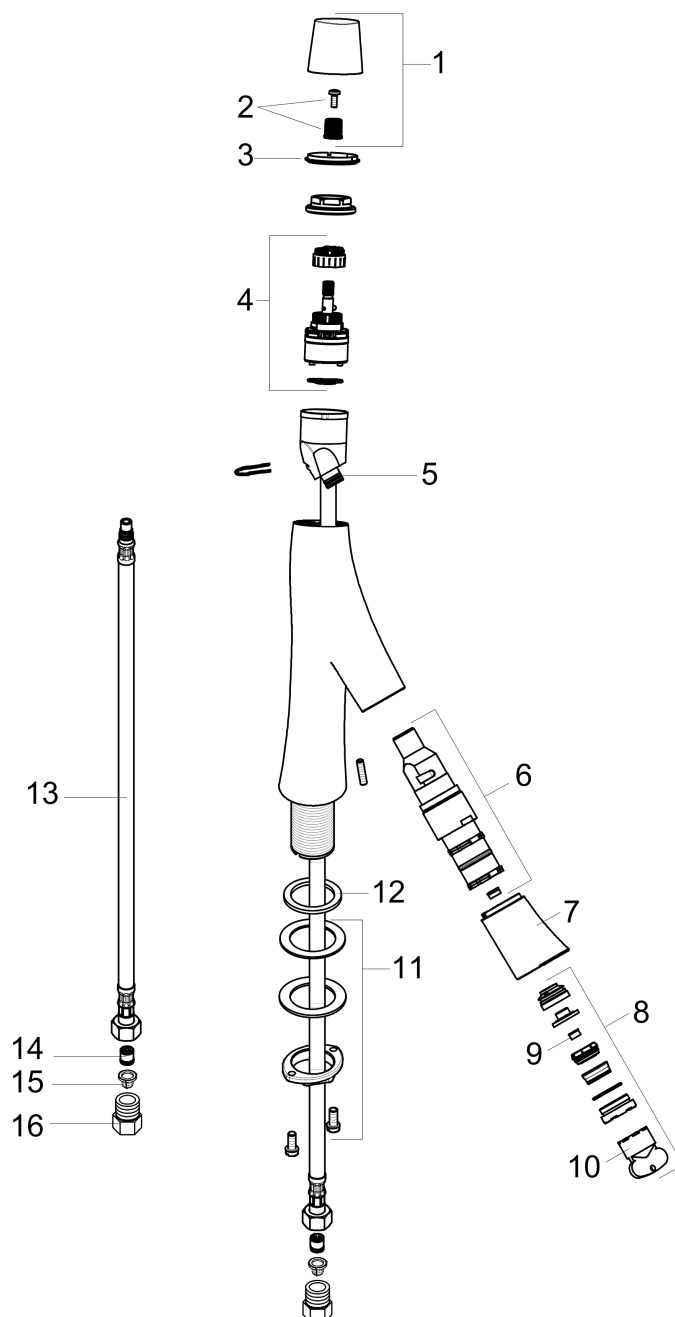

AXOR Starck Organic
2-Handle Faucet 240, 1.2 GPM
 Finishes : Part no. : **12013001**

Features

- Spray modes: Shower spray pattern
- Flow: 0.9 GPM (3.4 L/Min)
- Flow boost setting: 1.2 GPM (4.5 L/Min)
- Ceramic cartridge for volume control
- Ceramic cartridge for temperature control
- Separate controls for temperature and volume
- Does not include: Pop-up assembly

Item details

List Price \$ 1,367.00

Technology

Compliance

Product image

Scale drawing

AXOR Starck Organic
2-Handle Faucet 240, 1.2 GPM
Finishes : Part no. : **12013001**

Exploded drawing

Year of production: >07/16

AXOR Starck Organic
2-Handle Faucet 240, 1.2 GPM
 Finishes : Part no. : **12013001**

Spare parts list

Year of production: >07/16

Pos.		Part no.	Price	PU
1	handle	98296000	-	1
2	handle fixing set	98932000	-	1
3	color-ring cold / hot water	98304000	-	1
4	cartridge, assy	98303000	-	1
5	O-ring 11x1,5	98385000	-	1
6	shut off cartridge	98301000	-	1
7	spout cpl.	98297000	-	1
8	spray former	98299000	-	1
9	flow limiter (4 l/min)	92491000	-	1
10	special tool	95158000	-	1
11	fixing set (Ø 32)	13961000	-	1
12	flat seal	98749000	-	1
13	connection hose 900 mm M8x0,75 G3/8	95372000	-	1
14	non return valve DW 10	96456000	-	1
15	filter packing	95291000	-	1
16	adapter for connection hose	88802000	-	1