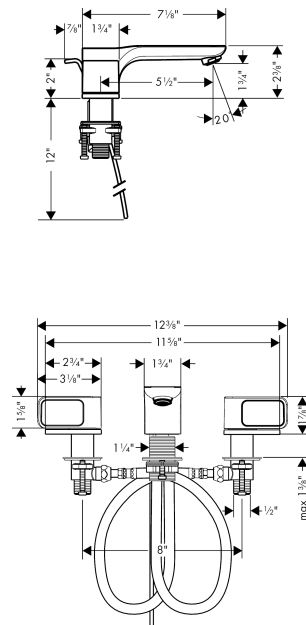

AXOR Urquiola
Widespread Faucet 50 with Pop-Up Drain, 1.2 GPM
 Finishes : Part no. : **11041001**

Features

- Spray modes: Aerated spray
- Flow: 1.2 GPM (4.5 L/Min)
- 90° ceramic valves
- Includes pop-up drain

Item details

List Price \$ 1,568.00

Technology

Compliance

Product image

Scale drawing

AXOR Urquiola
Widespread Faucet 50 with Pop-Up Drain, 1.2 GPM
Finishes : Part no. : **11041001**

Exploded drawing

Year of production: >07/16

AXOR Urquiola
Widespread Faucet 50 with Pop-Up Drain, 1.2 GPM
 Finishes : Part no. : **11041001**

Spare parts list

Year of production: >07/16

Pos.		Part no.	Price	PU
1	handle for hot water	95304000	-	1
2	handle for cold water	95305000	-	1
3	handle fixing set	98932000	-	1
4	escutcheon	95307000	-	1
5	shut off unit left closing	94008000	-	1
6	aerator M24x1 (4,5 l/min)	92877000	-	1
7	spout cpl.	95303000	-	1
8	pull rod	96923000	-	1
9	fixing set (Ø 32)	13961000	-	1
10	connection hose 18½" M8x0,75 3/8"	96321001	-	1
11	O-ring 34x4	98155000	-	1
12	flat seal	98749000	-	1
13	O-ring 13x2	98128000	-	1
14	shut off unit right closing	94009000	-	1
15	fixation extension 35 mm	13898000	-	1
a	pop up waste	94159000	-	1