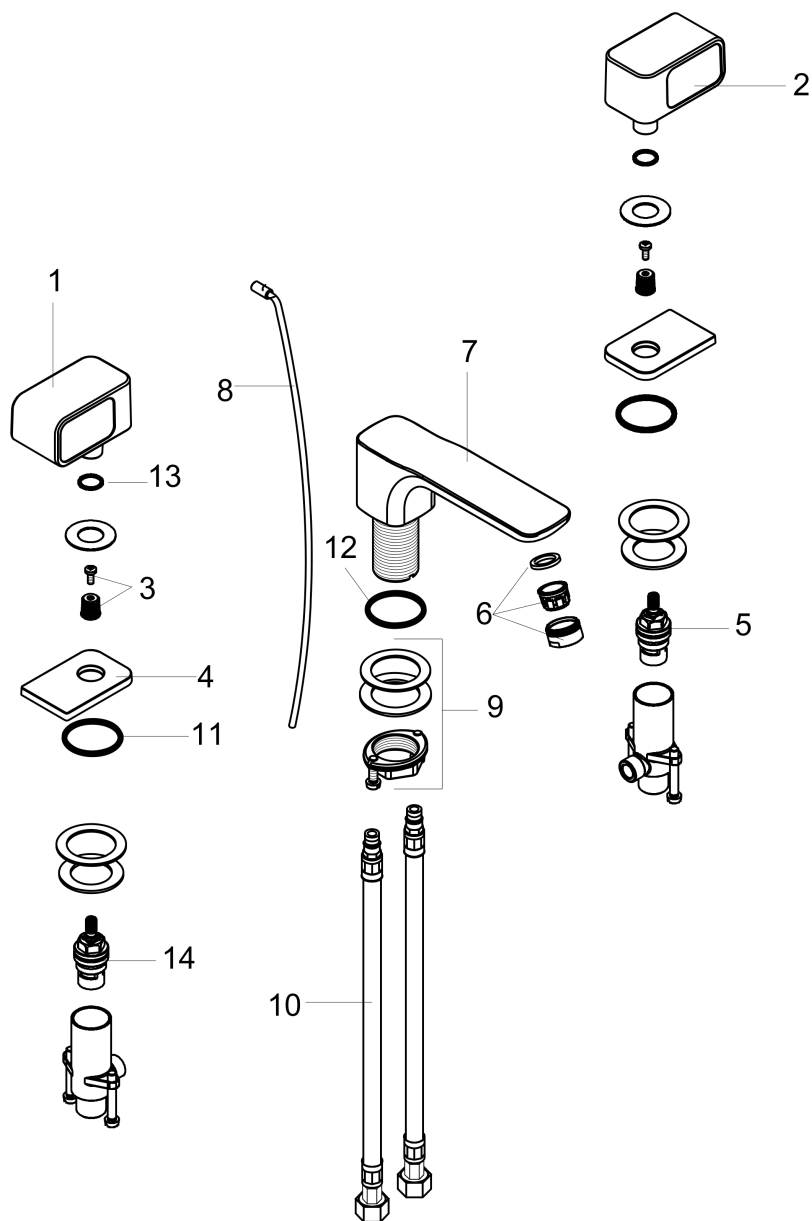

AXOR Urquiola
Widespread Faucet 50 with Pop-Up Drain, 1.2 GPM
 Finishes : Part no. : **11041001**

Features

- Spray modes: Aerated spray
- Flow: 1.2 GPM (4.5 L/Min)
- 90° ceramic valves
- Includes pop-up drain

Item details

List Price \$ 1,568.00

Technology

Compliance

Product image

Scale drawing

AXOR Urquiola
Widespread Faucet 50 with Pop-Up Drain, 1.2 GPM
Finishes : Part no. : **11041001**

Exploded drawing

Year of production: >07/16

AXOR Urquiola
Widespread Faucet 50 with Pop-Up Drain, 1.2 GPM
 Finishes : Part no. : **11041001**

Spare parts list

Year of production: >07/16

Pos.		Part no.	Price	PU
1	handle for hot water	95304000	-	1
2	handle for cold water	95305000	-	1
3	handle fixing set	98932000	-	1
4	escutcheon	95307000	-	1
5	shut off unit left closing	94008000	-	1
6	aerator M24x1 (4,5 l/min)	92877000	-	1
7	spout cpl.	95303000	-	1
8	pull rod	96923000	-	1
9	fixing set (Ø 32)	13961000	-	1
10	connection hose 18½" M8x0,75 3/8"	96321001	-	1
11	O-ring 34x4	98155000	-	1
12	flat seal	98749000	-	1
13	O-ring 13x2	98128000	-	1
14	shut off unit right closing	94009000	-	1
15	fixation extension 35 mm	13898000	-	1
a	pop up waste	94159000	-	1