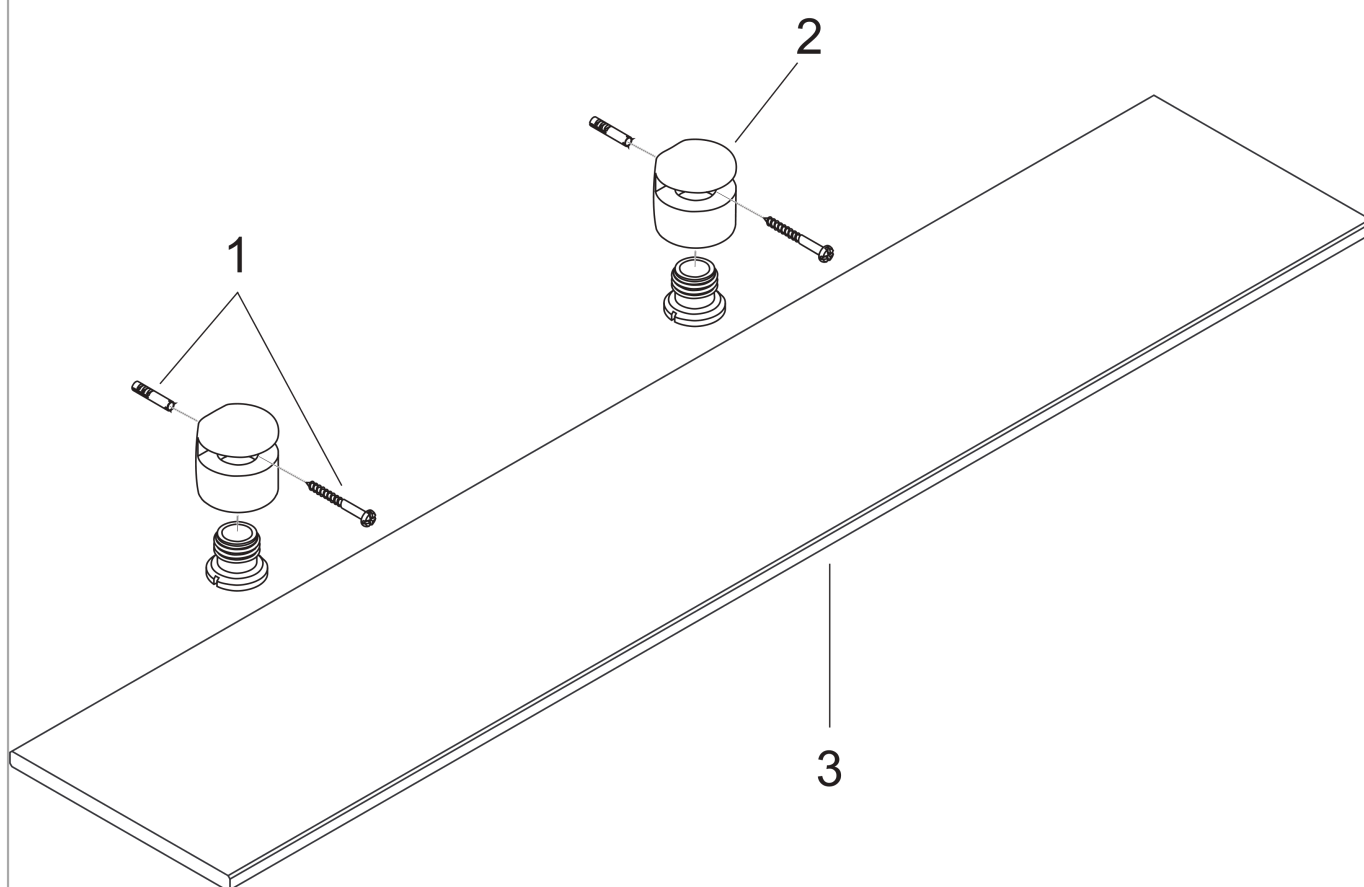

AXOR Uno
Glass shelf

Surfaces: **Chrome** Article Number: **41550000**

product features

- material: glass
- material holder: metal
- wall-mounted

Product image

Scale drawing

AXOR Uno
Glass shelf

Surfaces: **Chrome** Article Number: **41550000**

Exploded Drawing

Year of production: >04/01

AXOR Uno
Glass shelf
 Surfaces: **Chrome** Article Number: **41550000**

Spare part list

Year of production: >04/01

Pos.		Article Number	Price	PU
1	mounting set	40915000	-	1
2	support cpl.	96476000	-	1
3	shelf	96252000	-	1