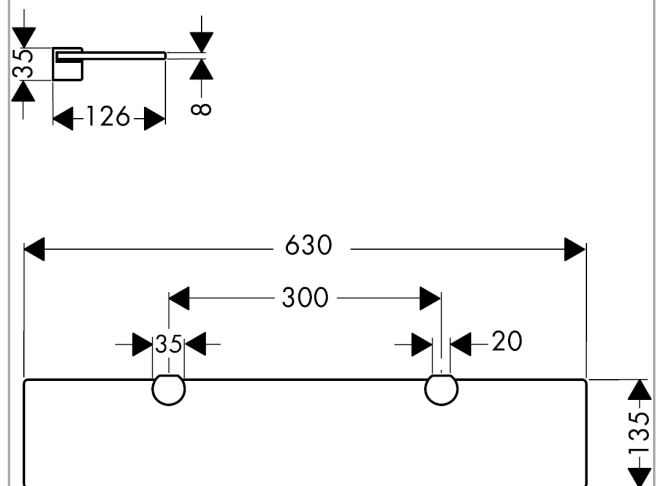

AXOR Uno
Glass shelf

Surfaces: **Chrome** Article Number: **41550000**

product features

- material: glass
- material holder: metal
- wall-mounted

Product image

Scale drawing

AXOR Uno
Glass shelf

Surfaces: **Chrome** Article Number: **41550000**

Exploded Drawing

Year of production: >04/01

AXOR Uno
Glass shelf
 Surfaces: **Chrome** Article Number: **41550000**

Spare part list

Year of production: >04/01

Pos.		Article Number	Price	PU
1	mounting set	40915000	-	1
2	support cpl.	96476000	-	1
3	shelf	96252000	-	1