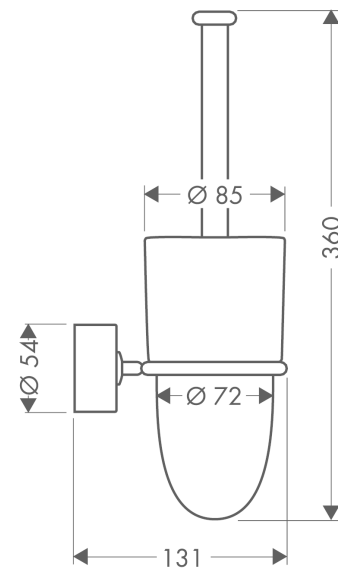

AXOR Uno
Toilet brush holder wall-mounted
Surfaces: **Chrome** Article Number: **41535000**

product features

- material: crystal glass
- wall-mounted

Product image

Scale drawing

AXOR Uno
Toilet brush holder wall-mounted
Surfaces: **Chrome** Article Number: **41535000**

Exploded Drawing

Year of production: >04/01

AXOR Uno
Toilet brush holder wall-mounted
 Surfaces: **Chrome** Article Number: **41535000**

Spare part list

Year of production: >04/01

Pos.		Article Number	Price	PU
1	glass cup on its own	41085000	-	1
2	stick with brush	40089000	-	1
3	WC-brush white	40088000	-	1
4	plastic ring	97591000	-	1
5	support element	96341000	-	1
6	mounting set	40915000	-	1
7	hexagon socket screw M4x10	97661000	-	1
8	pin	97546000	-	1