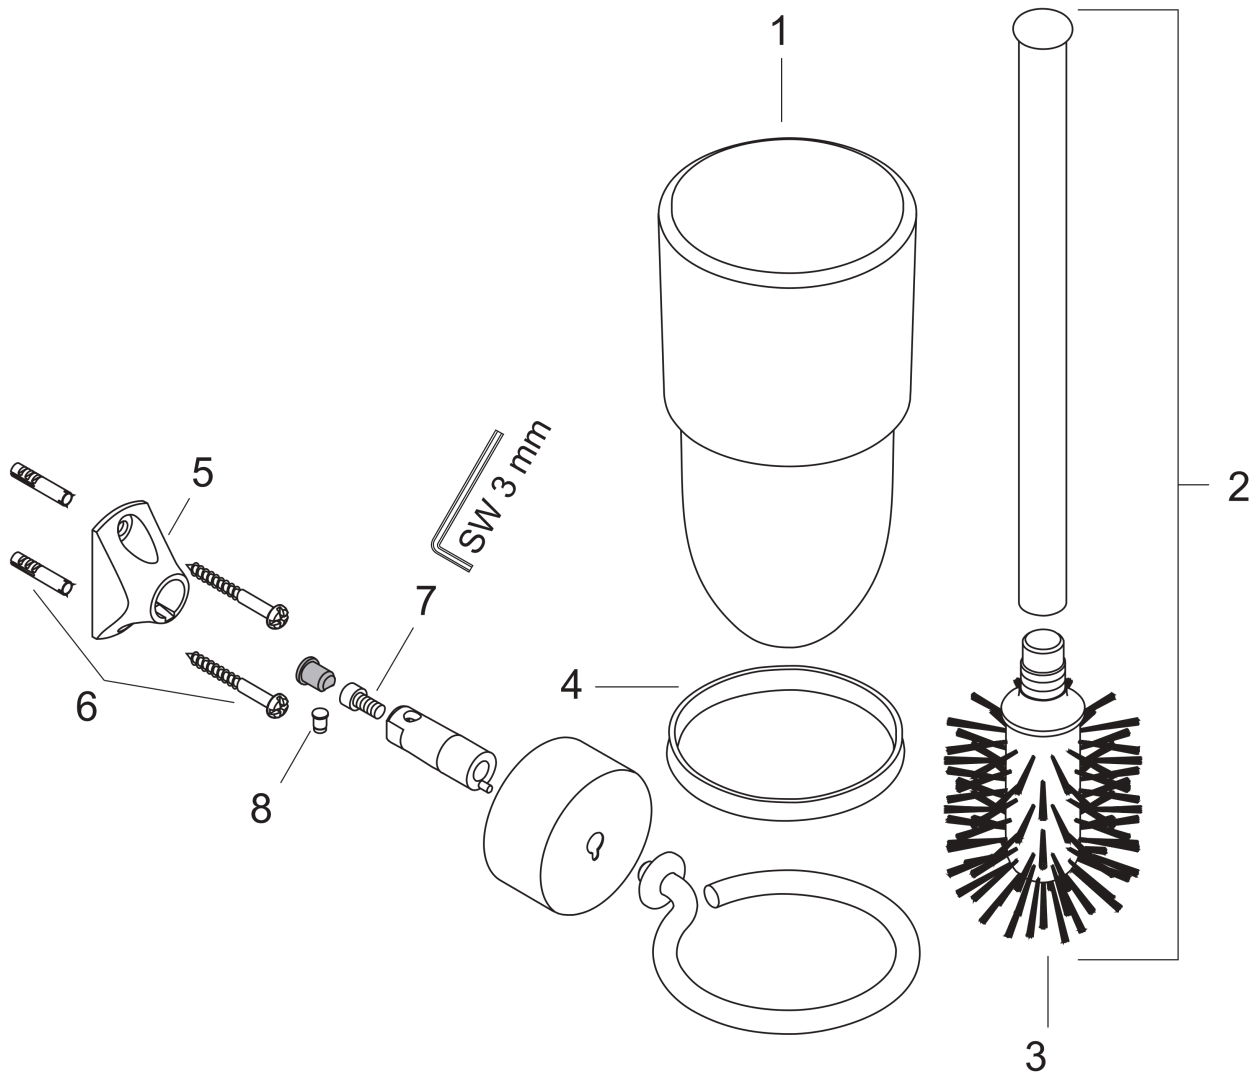

AXOR Uno
Toilet brush holder wall-mounted
Surfaces: **Chrome** Article Number: **41535000**

product features

- material: crystal glass
- wall-mounted

Product image

Scale drawing

AXOR Uno
Toilet brush holder wall-mounted
Surfaces: **Chrome** Article Number: **41535000**

Exploded Drawing

Year of production: >04/01

AXOR Uno
Toilet brush holder wall-mounted
 Surfaces: **Chrome** Article Number: **41535000**

Spare part list

Year of production: >04/01

Pos.		Article Number	Price	PU
1	glass cup on its own	41085000	-	1
2	stick with brush	40089000	-	1
3	WC-brush white	40088000	-	1
4	plastic ring	97591000	-	1
5	support element	96341000	-	1
6	mounting set	40915000	-	1
7	hexagon socket screw M4x10	97661000	-	1
8	pin	97546000	-	1