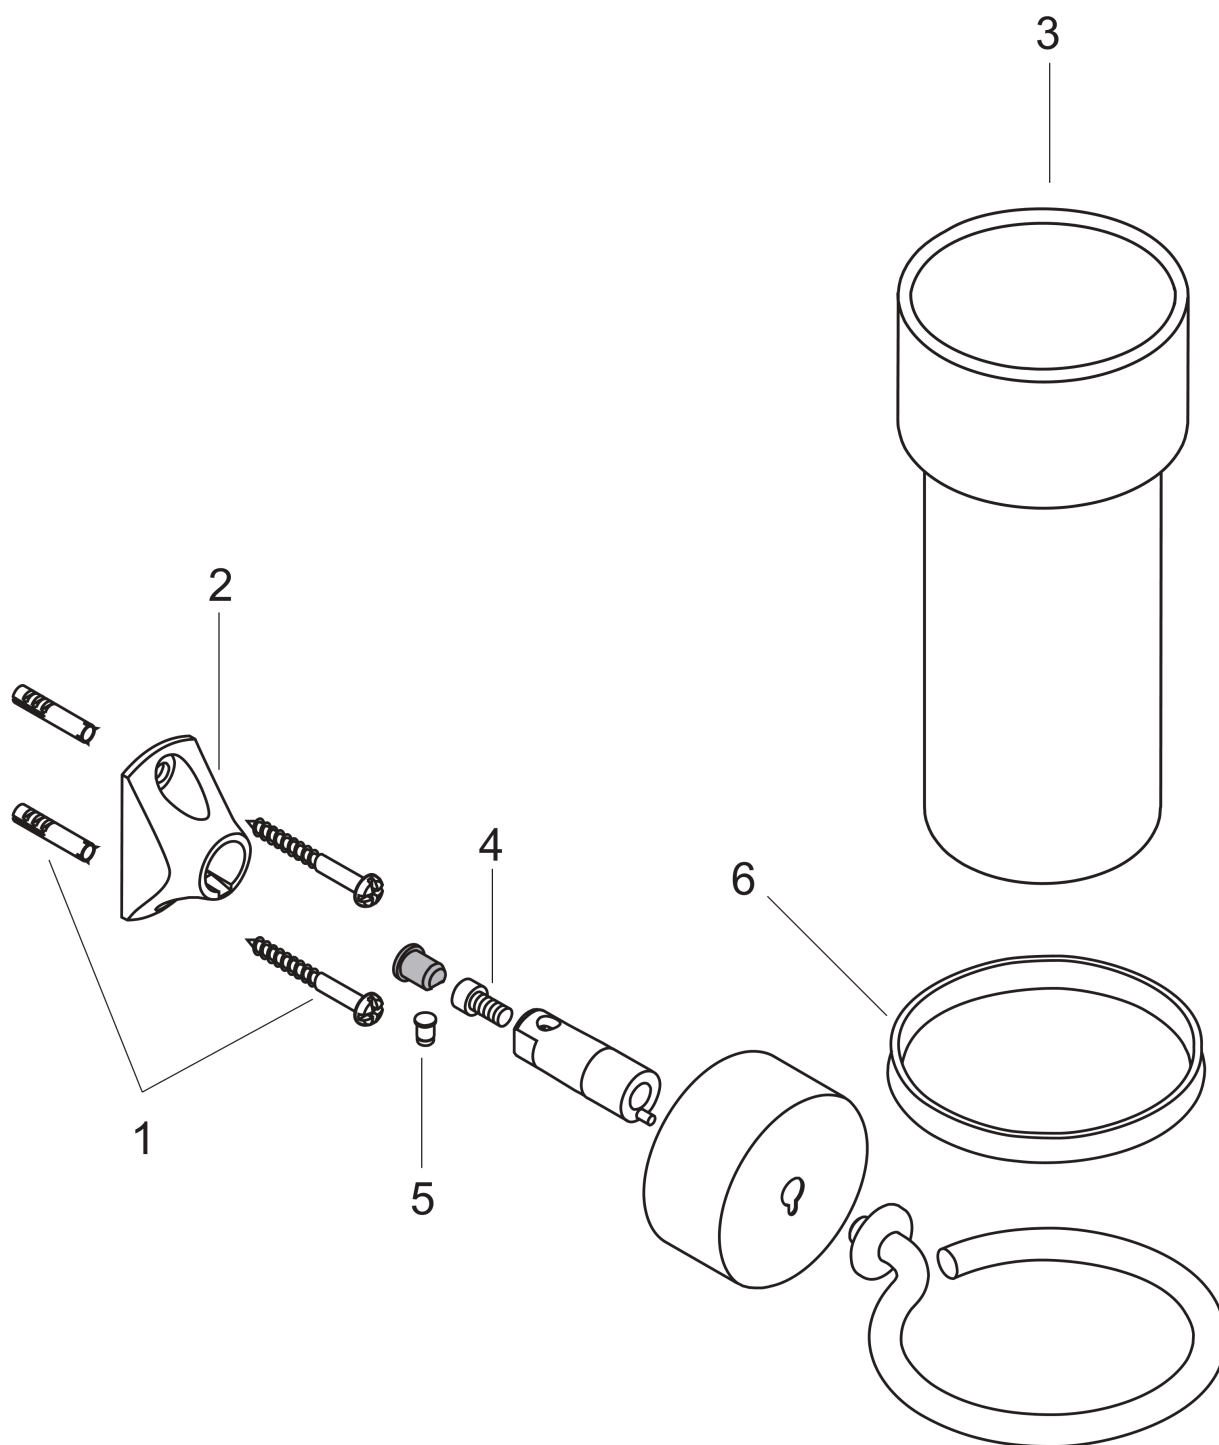

AXOR Uno

Toothbrush tumbler

Surfaces: **Chrome** Article Number: **41534000**

product features

- material: crystal glass
- material holder: metal
- wall-mounted

Product image

Scale drawing

AXOR Uno
Toothbrush tumbler
Surfaces: **Chrome**

Article Number: **41534000**

Exploded Drawing

Year of production: >04/01

AXOR Uno
Toothbrush tumbler
 Surfaces: **Chrome** Article Number: **41534000**

Spare part list

Year of production: >04/01

Pos.		Article Number	Price	PU
1	mounting set	40915000	-	1
2	support element	96341000	-	1
3	tumbler on its own	41594000	-	1
4	hexagon socket screw M4x10	97661000	-	1
5	pin	97546000	-	1
6	plastic ring	97748000	-	1