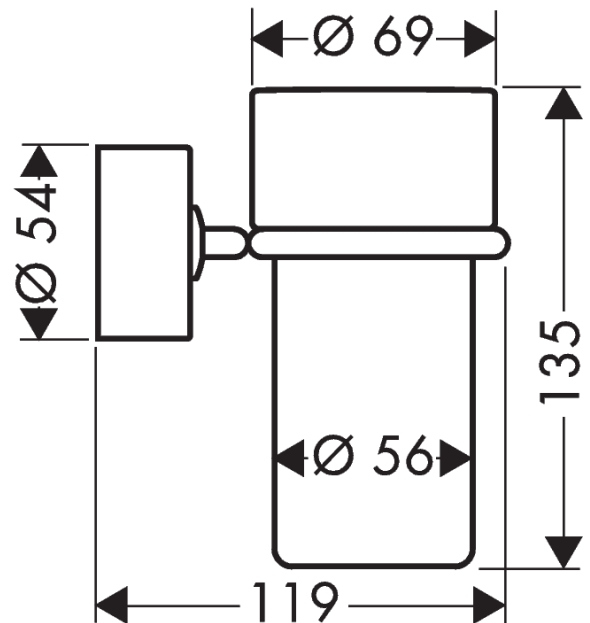

AXOR Uno

Toothbrush tumbler

Surfaces: **Chrome** Article Number: **41534000**

product features

- material: crystal glass
- material holder: metal
- wall-mounted

Product image

Scale drawing

AXOR Uno
Toothbrush tumbler
Surfaces: **Chrome**

Article Number: **41534000**

Exploded Drawing

Year of production: >04/01

AXOR Uno
Toothbrush tumbler
 Surfaces: **Chrome** Article Number: **41534000**

Spare part list

Year of production: >04/01

Pos.		Article Number	Price	PU
1	mounting set	40915000	-	1
2	support element	96341000	-	1
3	tumbler on its own	41594000	-	1
4	hexagon socket screw M4x10	97661000	-	1
5	pin	97546000	-	1
6	plastic ring	97748000	-	1