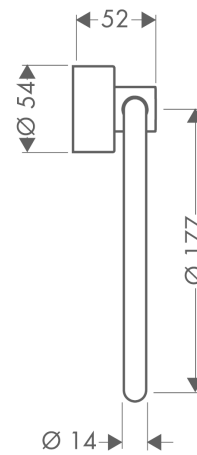

AXOR Uno
Towel ring
Surfaces: **Chrome** Article Number: **41521000**

product features

- material: metal
- wall-mounted

Product image

Scale drawing

AXOR Uno
Towel ring
Surfaces: **Chrome** Article Number: **41521000**

Exploded Drawing

Year of production: >04/01

AXOR Uno
Towel ring
 Surfaces: **Chrome** Article Number: **41521000**

Spare part list

Year of production: >04/01

Pos.		Article Number	Price	PU
1	hexagon socket screw M4x10	97661000	-	1
2	support element	96341000	-	1
3	mounting set	40915000	-	1
4	pin	97546000	-	1