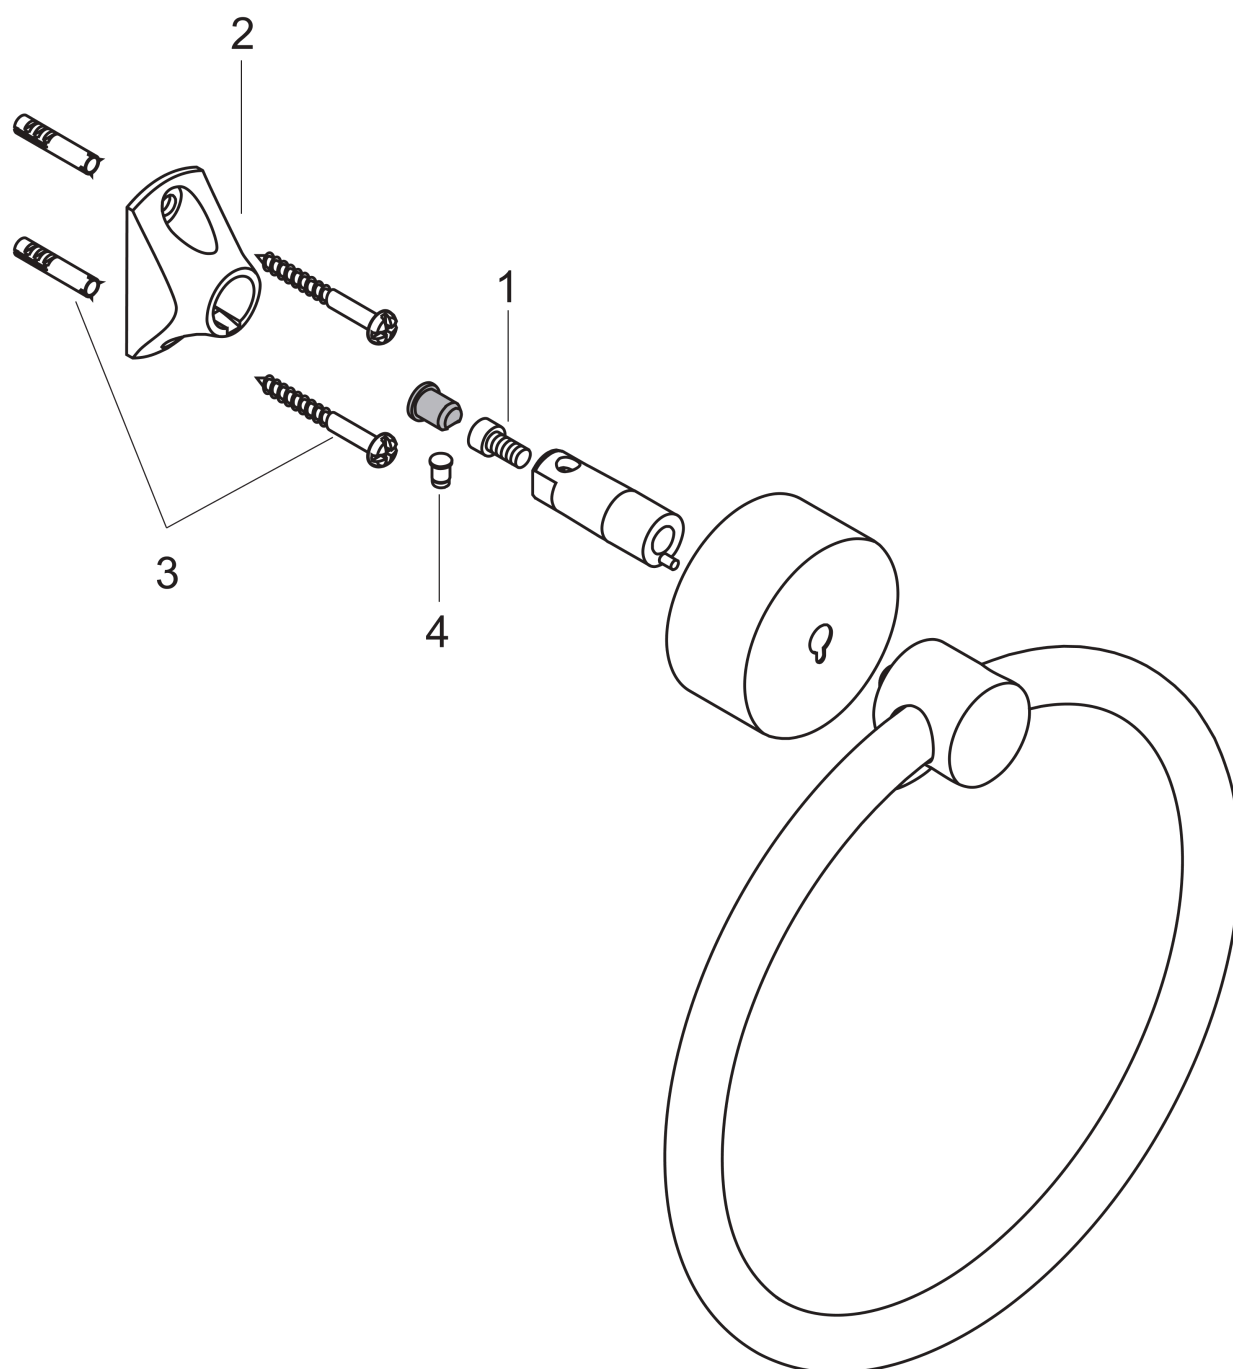

AXOR Uno
Towel ring
Surfaces: **Chrome** Article Number: **41521000**

product features

- material: metal
- wall-mounted

Product image

Scale drawing

AXOR Uno
Towel ring
Surfaces: **Chrome** Article Number: **41521000**

Exploded Drawing

Year of production: >04/01

AXOR Uno
Towel ring
 Surfaces: **Chrome** Article Number: **41521000**

Spare part list

Year of production: >04/01

Pos.		Article Number	Price	PU
1	hexagon socket screw M4x10	97661000	-	1
2	support element	96341000	-	1
3	mounting set	40915000	-	1
4	pin	97546000	-	1