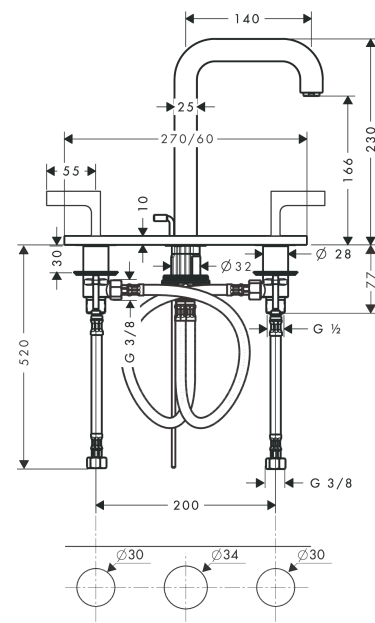

AXOR Citterio
3-hole basin mixer 170 with spout 140 mm, lever handles, plate and pop-up waste set
Surfaces: **Polished Black Chrome** Article Number: **39136330**

product features

- consists of: 3-hole basin mixer, waste set
- ComfortZone 170
- projection: 140 mm
- spout height: 166 mm
- spray type: normal spray
- maximum flow rate at 3 bar: 5 l/min
- ceramic valves hot/ cold 90°
- suitable for continuous flow water heaters
- pop-up waste set G 1¼
- connection type: G ¾ connections
- connection dimension: DN15
- for use only at flat, plain surfaces

Technology

Certificates

Product image

Scale drawing

AXOR Citterio
3-hole basin mixer 170 with spout 140 mm, lever handles, plate and pop-up waste set
 Surfaces: **Polished Black Chrome** Article Number: **39136330**