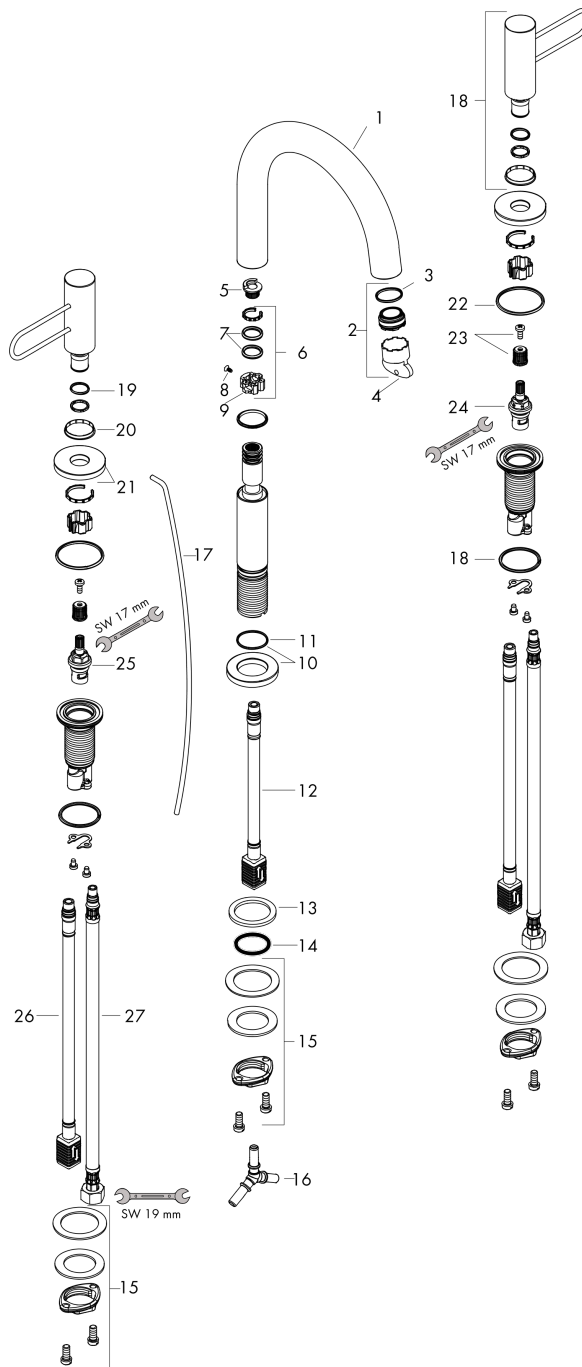

AXOR Uno
3-hole basin mixer 160 with loop handles and pop-up waste set
 Surfaces: **Chrome** Article Number: **38054000**

Exploded Drawing

Year of production: >04/17

AXOR Uno
3-hole basin mixer 160 with loop handles and pop-up waste set
 Surfaces: **Chrome** Article Number: **38054000**

Spare part list

Year of production: >04/17

Pos.		Article Number	Price	PU
1	spout cpl.	93149000	-	1
2	aerator M24x1 (5 l/min)	92895000	-	1
3	O-ring 20x1,5	98197000	-	1
4	special tool	95290000	-	1
5	set of locating rings (110° / 150°)	98486000	-	1
6	sealing set	92646000	-	1
7	O-Ring 14x2,5	98189000	-	1
8	screw	97662000	-	1
9	axialring	97558000	-	1
10	escutcheon for spout	92957000	-	1
11	O-ring 25x1,5	98146000	-	1
12	connection hose 200 mm M10x1	92913000	-	1
13	flat seal	98749000	-	1
14	O-ring 26x4	92191000	-	1
15	fixing set (Ø 28)	92909000	-	1
16	hose connection angel	92905000	-	1
17	pull rod	97158000	-	1
18	handle	92958000	-	1
19	O-Ring 14x1,5	98201000	-	1
20	set of color-rings cold / hot water	96319000	-	1
21	escutcheon for handle	92956000	-	1
22	O-ring 33x2,5	92907000	-	1
23	handle fixing set	98932000	-	1
24	shut off unit left closing	95366000	-	1
25	shut off unit right closing	98817000	-	1
26	connection hose 450 mm M8x0,75 G3/8	97206000	-	1
27	connection hose 400 mm M10x1	92914000	-	1
a	pop up waste	94139000	-	1