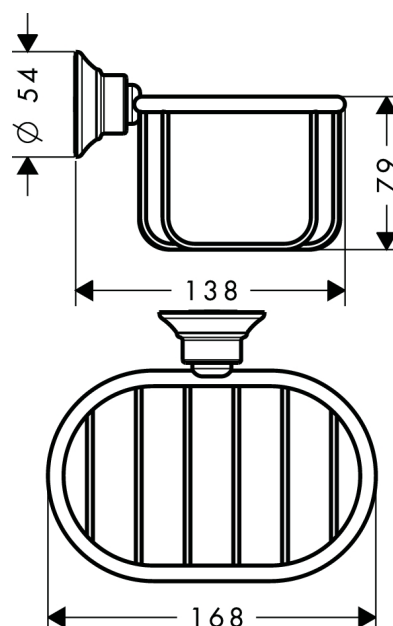

**AXOR Montreux
Corner basket 160/101**

Surfaces: **Chrome** Article Number: **42065000**

Description

product features

- material: metal
- wall-mounted

Product image

Scale drawing

AXOR Montreux
Corner basket 160/101
Surfaces: **Chrome** Article Number: **42065000**

Exploded Drawing

Year of production: >05/06

AXOR Montreux
Corner basket 160/101

Surfaces: **Chrome** Article Number: **42065000**

Spare part list

Year of production: >05/06

| Pos. | Description | Article Number | PC | PU |
|------|-----------------|----------------|----|----|
| 1 | mounting set | 40915000 | 0 | 1 |
| 2 | support element | 96341000 | 0 | 1 |
| 3 | pin | 97546000 | 0 | 1 |