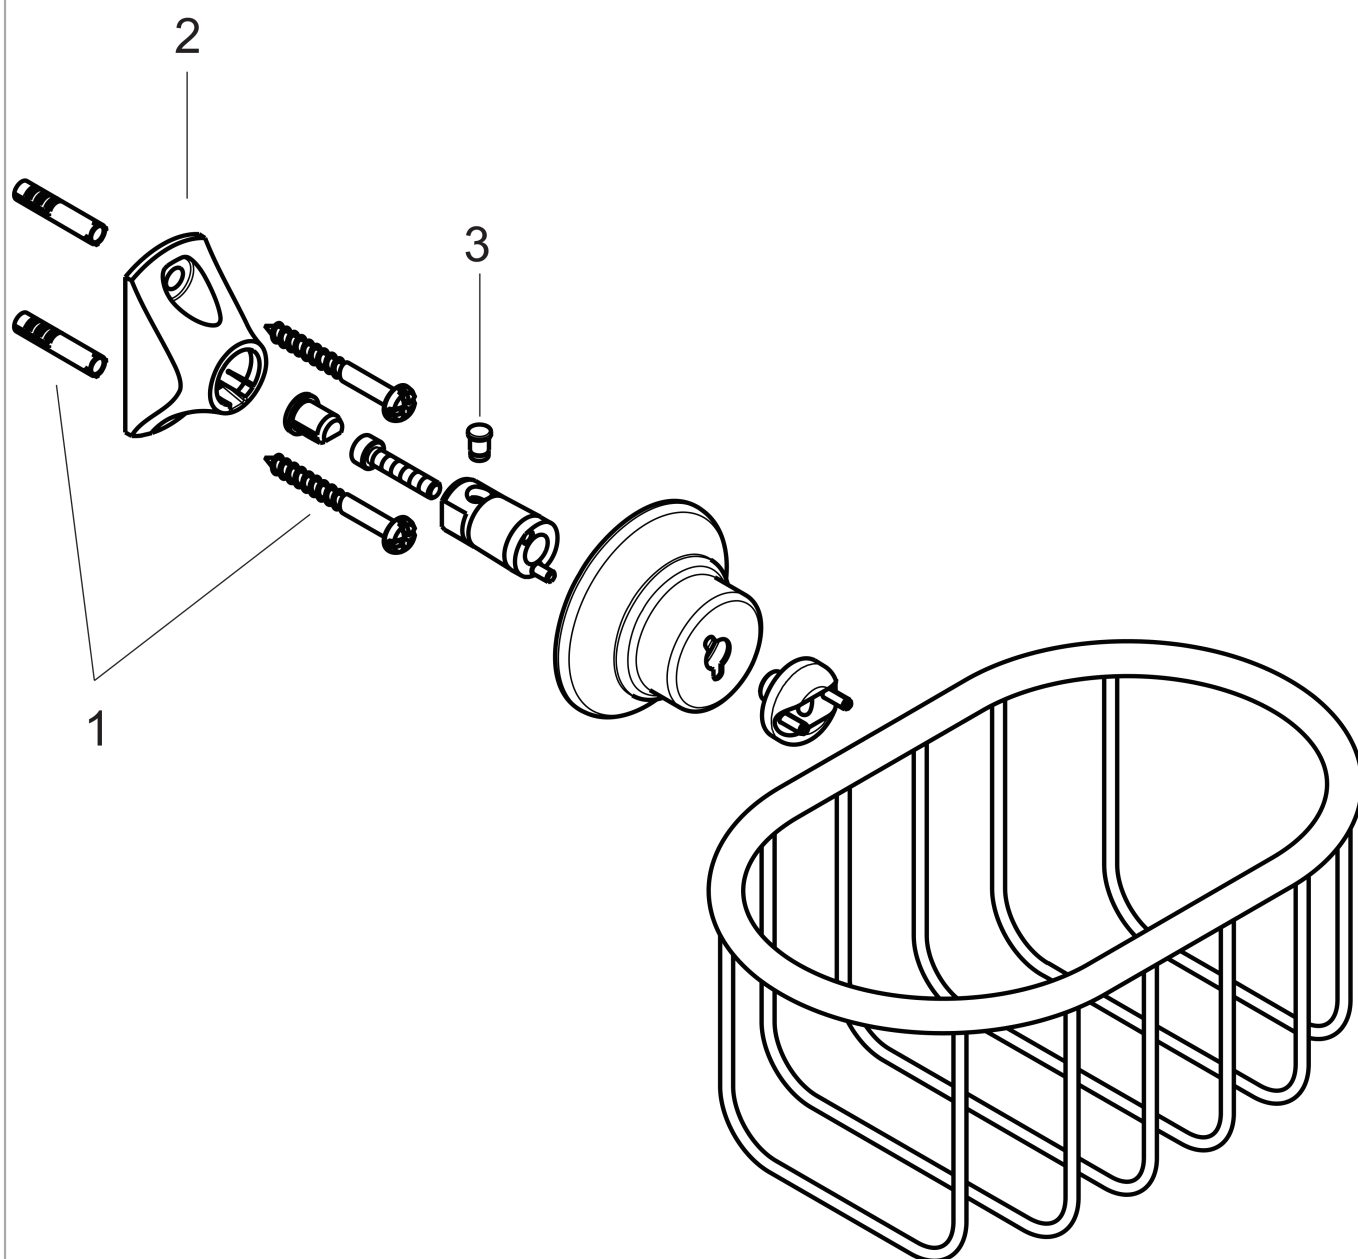

**AXOR Montreux
Corner basket 160/101**

Surfaces: **Chrome** Article Number: **42065000**

Description

product features

- material: metal
- wall-mounted

Product image

Scale drawing

AXOR Montreux
Corner basket 160/101
Surfaces: **Chrome** Article Number: **42065000**

Exploded Drawing

Year of production: >05/06

AXOR Montreux
Corner basket 160/101

Surfaces: **Chrome** Article Number: **42065000**

Spare part list

Year of production: >05/06

| Pos. | Description | Article Number | PC | PU |
|------|-----------------|----------------|----|----|
| 1 | mounting set | 40915000 | 0 | 1 |
| 2 | support element | 96341000 | 0 | 1 |
| 3 | pin | 97546000 | 0 | 1 |