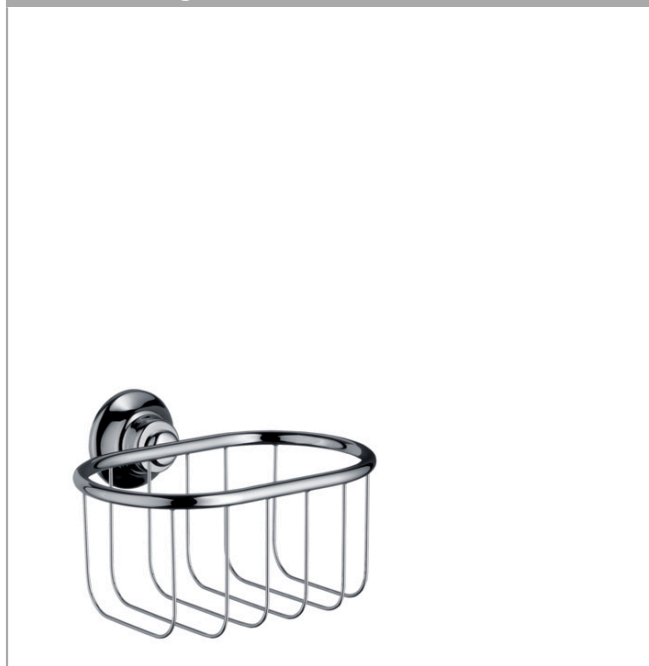

**AXOR Montreux
Corner basket 160/101**

Surfaces: **Chrome** Article Number: **42065000**

Description

product features

- material: metal
- wall-mounted

Product image

Scale drawing

AXOR Montreux
Corner basket 160/101
Surfaces: **Chrome** Article Number: **42065000**

Exploded Drawing

Year of production: >05/06

AXOR Montreux
Corner basket 160/101

Surfaces: **Chrome** Article Number: **42065000**

Spare part list

Year of production: >05/06

| Pos. | Description | Article Number | PC | PU |
|------|-----------------|----------------|----|----|
| 1 | mounting set | 40915000 | 0 | 1 |
| 2 | support element | 96341000 | 0 | 1 |
| 3 | pin | 97546000 | 0 | 1 |