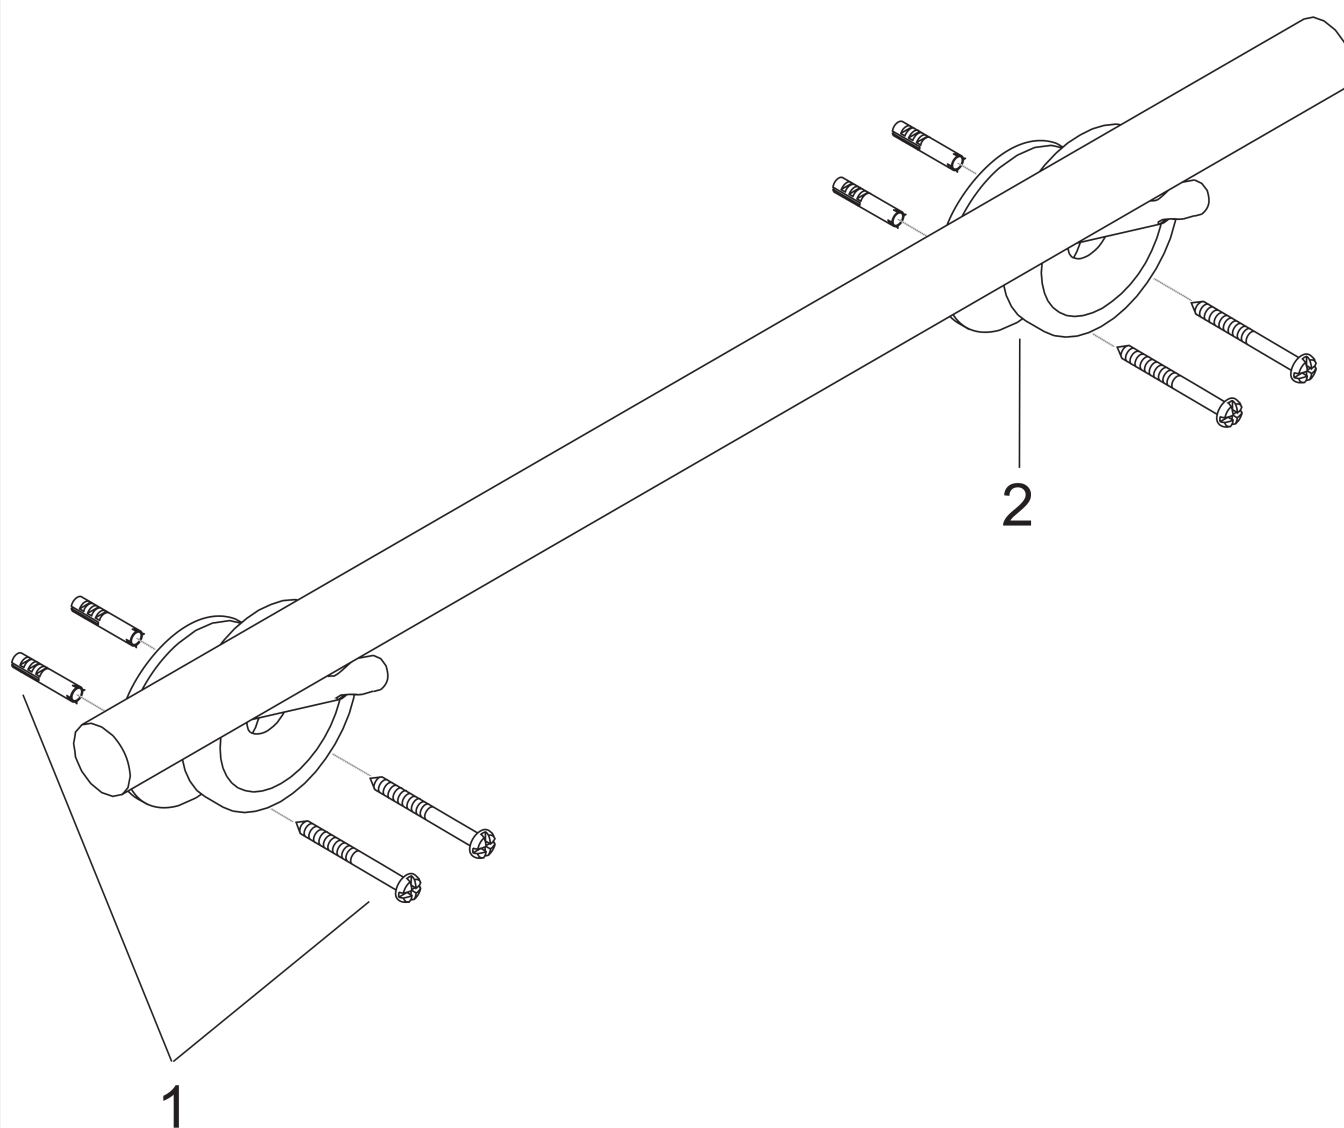

AXOR Starck
Bath towel rail 600 mm
Surfaces: **Chrome** Article Number: **40806000**

Description

product features

- material: metal
- wall-mounted
- length 730 mm

Product image

Scale drawing

AXOR Starck
Bath towel rail 600 mm
Surfaces: **Chrome** Article Number: **40806000**

Exploded Drawing

Year of production: >08/94

AXOR Starck
Bath towel rail 600 mm
Surfaces: **Chrome** Article Number: **40806000**

Spare part list

Year of production: >08/94

Pos.	Description	Article Number	PC	PU
1	mounting set	40916000	0	1
2	escutcheon	97519000	0	1