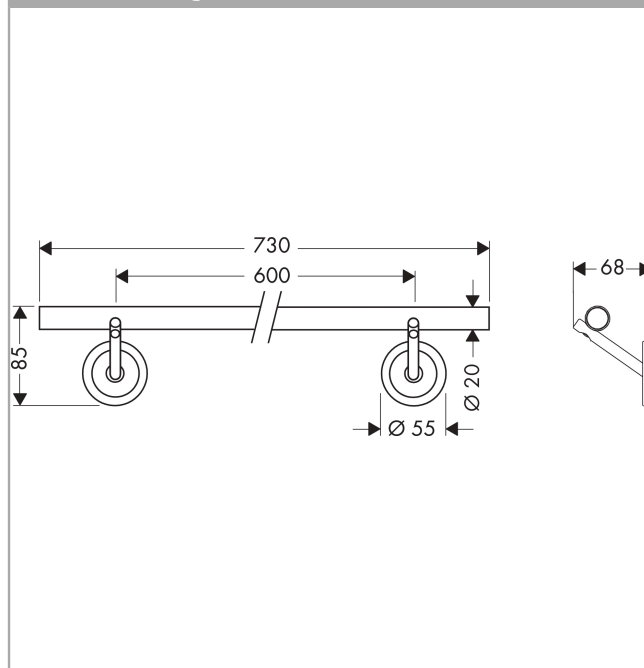

AXOR Starck
Bath towel rail 600 mm
Surfaces: **Chrome** Article Number: **40806000**

Description

product features

- material: metal
- wall-mounted
- length 730 mm

Product image

Scale drawing

AXOR Starck
Bath towel rail 600 mm
Surfaces: **Chrome** Article Number: **40806000**

Exploded Drawing

Year of production: >08/94

AXOR Starck
Bath towel rail 600 mm
Surfaces: **Chrome** Article Number: **40806000**

Spare part list

Year of production: >08/94

Pos.	Description	Article Number	PC	PU
1	mounting set	40916000	0	1
2	escutcheon	97519000	0	1