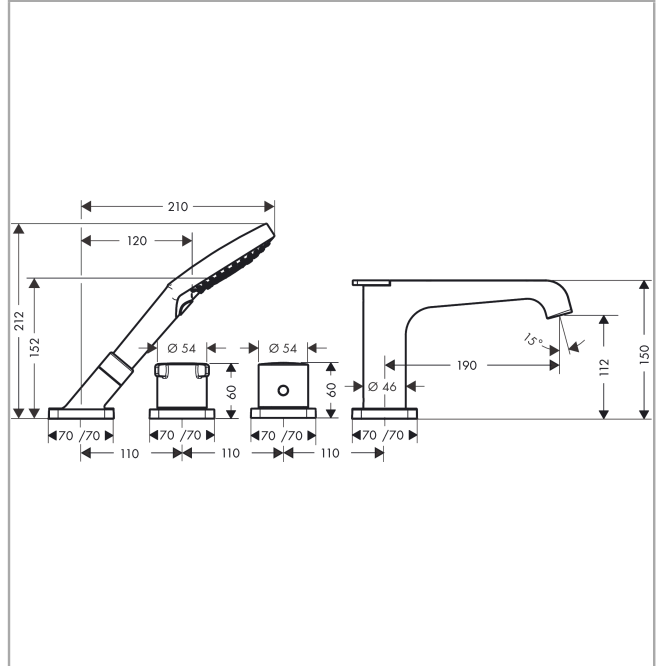

AXOR Citterio E

4-hole tile mounted thermostatic bath mixer

Surfaces: **Brushed Brass** Article Number: **36410950**

Description

product features

- consists of: 4-hole tile mounted bath mixer, hand shower, Secuflex hose set
- projection 190 mm
- 2 outlets
- will not run two outlets at same time
- diversion between outlets via diverter knob
- spray type mixer: laminar spray
- spray type hand shower: Rain, RainAir, WhirlAir
- maximum pull-out length of hand shower: 1.10 m
- flow rate: 20 l/min
- min. operating pressure: 1 bar
- max. operating pressure: 10 bar
- safety lock at 40° C
- temperature limitation adjustable
- non-return valve
- with automatic resetting
- with silencer
- connection type: basic set
- connection dimension: DN15
- ACS 18 ACC LY 512, valide jusqu'au 24.08.2023
- KIWA UK 1512713
- STA 1516

AXOR Citterio E
4-hole tile mounted thermostatic bath mixer
 Surfaces: **Brushed Brass** Article Number: **36410950**

Product image

Scale drawing

Flowchart