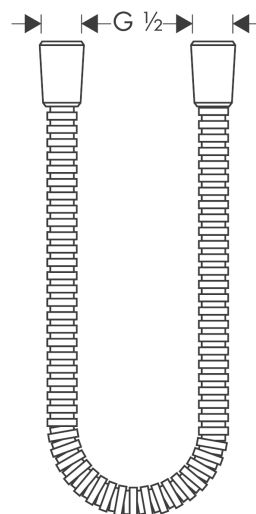

Metal shower hose 1.25 m

Surfaces: **Chrome** Article Number: **28112000**

Description

product features

- metal shower hose
- without plastic coating
- shower hose length: 1.25 m
- pivot joints on both sides
- kink-protected
- SVGW 0806-5347
- ACS 15 ACC LY 338, valide jusqu'au 12.08.2020
- Kiwa K13366_Shower hoses
- Kiwa K13366_Shower hoses
- cUPC/IAPMO/3016/ cUPC mark
- MASS/Massachusetts

Product image

Scale drawing

Metal shower hose 1.25 m

Surfaces: **Chrome** Article Number: **28112000**

Exploded Drawing

Year of production: >12/05

Metal shower hose 1.25 mSurfaces: **Chrome** Article Number: **28112000****Spare part list**

Year of production: >12/05

Pos.	Description	Article Number	PC	PU
1	seal	98058000	0	1