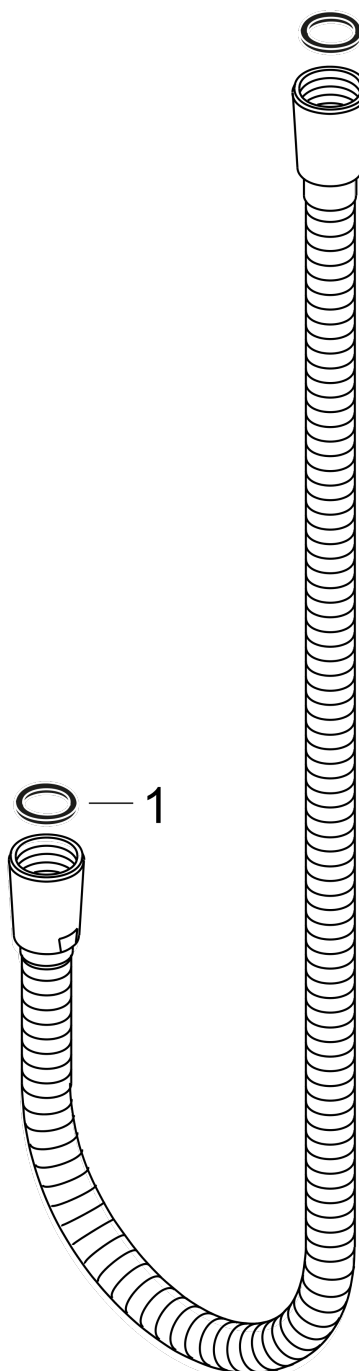

Metal shower hose 1.25 m

Surfaces: **Chrome** Article Number: **28112000**

Description

product features

- metal shower hose
- without plastic coating
- shower hose length: 1.25 m
- pivot joints on both sides
- kink-protected
- SVGW 0806-5347
- ACS 15 ACC LY 338, valide jusqu'au 12.08.2020
- Kiwa K13366_Shower hoses
- Kiwa K13366_Shower hoses
- cUPC/IAPMO/3016/ cUPC mark
- MASS/Massachusetts

Product image

Scale drawing

Metal shower hose 1.25 m

Surfaces: **Chrome** Article Number: **28112000**

Exploded Drawing

Year of production: >12/05

Metal shower hose 1.25 mSurfaces: **Chrome** Article Number: **28112000****Spare part list**

Year of production: >12/05

Pos.	Description	Article Number	PC	PU
1	seal	98058000	0	1