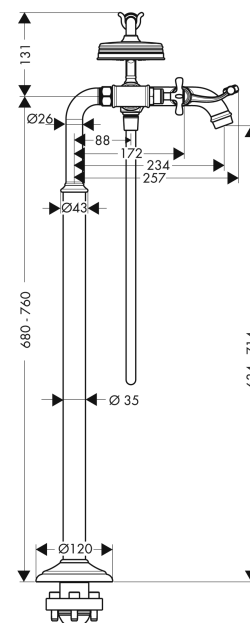

AXOR Montreux
2-handle bath mixer floor-standing with cross handles
 Finish: **Chrome** Article Number: **16547003**

product features

- consists of: 2-handle bath mixer floor standing, hand shower, shower holder, shower hose
- 2 functions
- projection: 234 mm
- spray type mixer: normal spray
- maximum flow rate at 3 bar: 18 l/min
- flow rate for bath spout at 3 bar: 18 l/min
- flow rate of hand shower at 3 bar: 6 l/min
- ceramic valves hot/cold 90°
- non-return valve
- suitable for continuous flow water heaters
- connection dimension: DN15
- connection type: basic set
- deck mounted
- min. operating pressure: 1 bar
- max. operating pressure: 10 bar
- spray type hand shower: RainAir

Technology

Certificates / Sustainability

Product image

Scale drawing

AXOR Montreux
2-handle bath mixer floor-standing with cross handles
 Finish: **Chrome** Article Number: **16547003**

Flowchart

AXOR Montreux
2-handle bath mixer floor-standing with cross handles
 Finish: **Chrome** Article Number: **16547003**