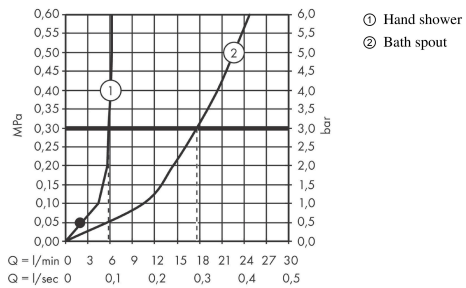

AXOR Montreux
2-handle bath mixer floor-standing with cross handles
 Finish: **Chrome** Article Number: **16547003**

product features

- consists of: 2-handle bath mixer floor standing, hand shower, shower holder, shower hose
- 2 functions
- projection: 234 mm
- spray type mixer: normal spray
- maximum flow rate at 3 bar: 18 l/min
- flow rate for bath spout at 3 bar: 18 l/min
- flow rate of hand shower at 3 bar: 6 l/min
- ceramic valves hot/cold 90°
- non-return valve
- suitable for continuous flow water heaters
- connection dimension: DN15
- connection type: basic set
- deck mounted
- min. operating pressure: 1 bar
- max. operating pressure: 10 bar
- spray type hand shower: RainAir

Technology

Certificates / Sustainability

Product image

Scale drawing

AXOR Montreux
2-handle bath mixer floor-standing with cross handles
 Finish: **Chrome** Article Number: **16547003**

Flowchart

AXOR Montreux
2-handle bath mixer floor-standing with cross handles
 Finish: **Chrome** Article Number: **16547003**