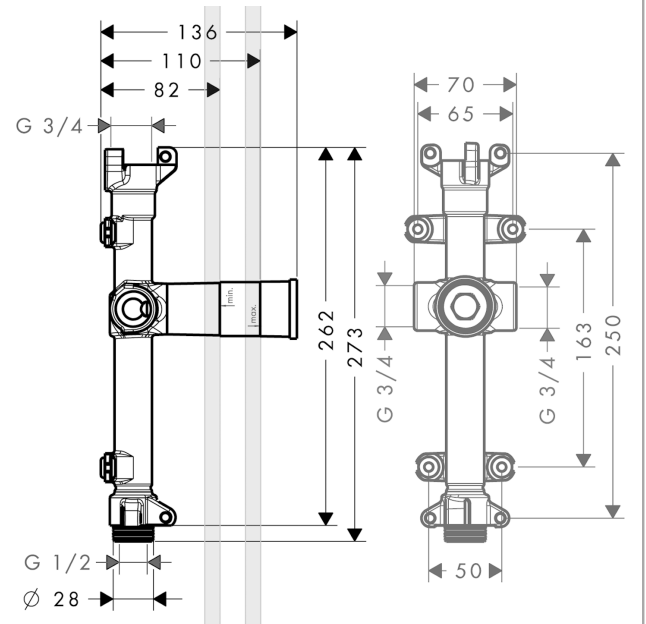

AXOR ShowerSolutions
Basic set for flood spout 240/120 for concealed installation
 Finish: Article Number: **10941180**

product features

- connection dimension: DN20
- in a joined installation it serves as a waterconducting unit and allows dimensionally accurate positioning

Product image

Scale drawing

AXOR ShowerSolutions
Basic set for flood spout 240/120 for concealed installation
Finish: Article Number: **10941180**

Exploded Drawing

Year of production: >11/11

AXOR ShowerSolutions
Basic set for flood spout 240/120 for concealed installation
 Finish: Article Number: **10941180**

Spare part list

Year of production: >11/11

Pos.		Article Number	Price	PU
1	sealing foil	96492000	-	1
2	O-Ring 23x2,5	98183000	-	1
3	pin	95334000	-	1
4	plug	97998000	-	1