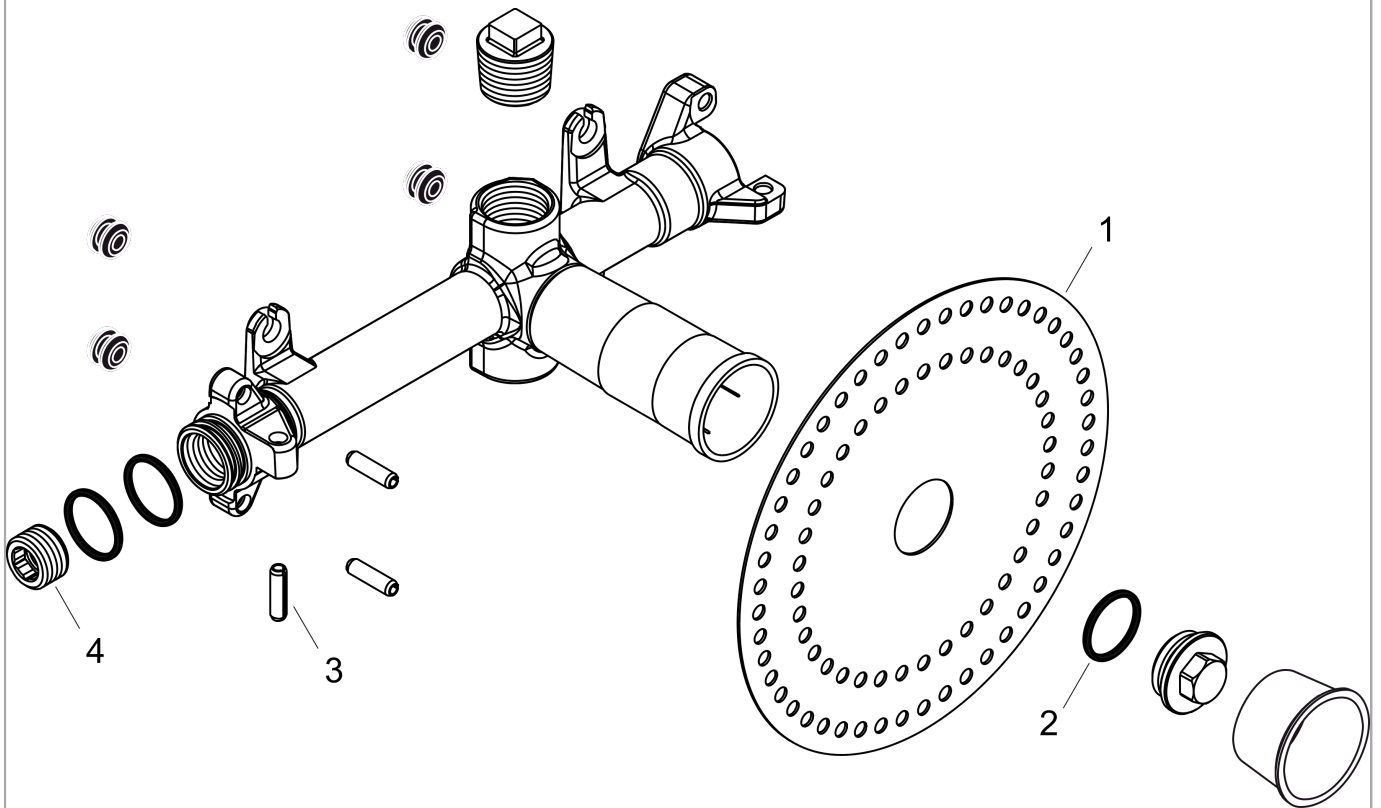

AXOR ShowerSolutions
Basic set for flood spout 240/120 for concealed installation
 Finish: Article Number: **10941180**

product features

- connection dimension: DN20
- in a joined installation it serves as a waterconducting unit and allows dimensionally accurate positioning

Product image

Scale drawing

AXOR ShowerSolutions
Basic set for flood spout 240/120 for concealed installation
Finish: Article Number: **10941180**

Exploded Drawing

Year of production: >11/11

AXOR ShowerSolutions
Basic set for flood spout 240/120 for concealed installation
 Finish: Article Number: **10941180**

Spare part list

Year of production: >11/11

Pos.		Article Number	Price	PU
1	sealing foil	96492000	-	1
2	O-Ring 23x2,5	98183000	-	1
3	pin	95334000	-	1
4	plug	97998000	-	1